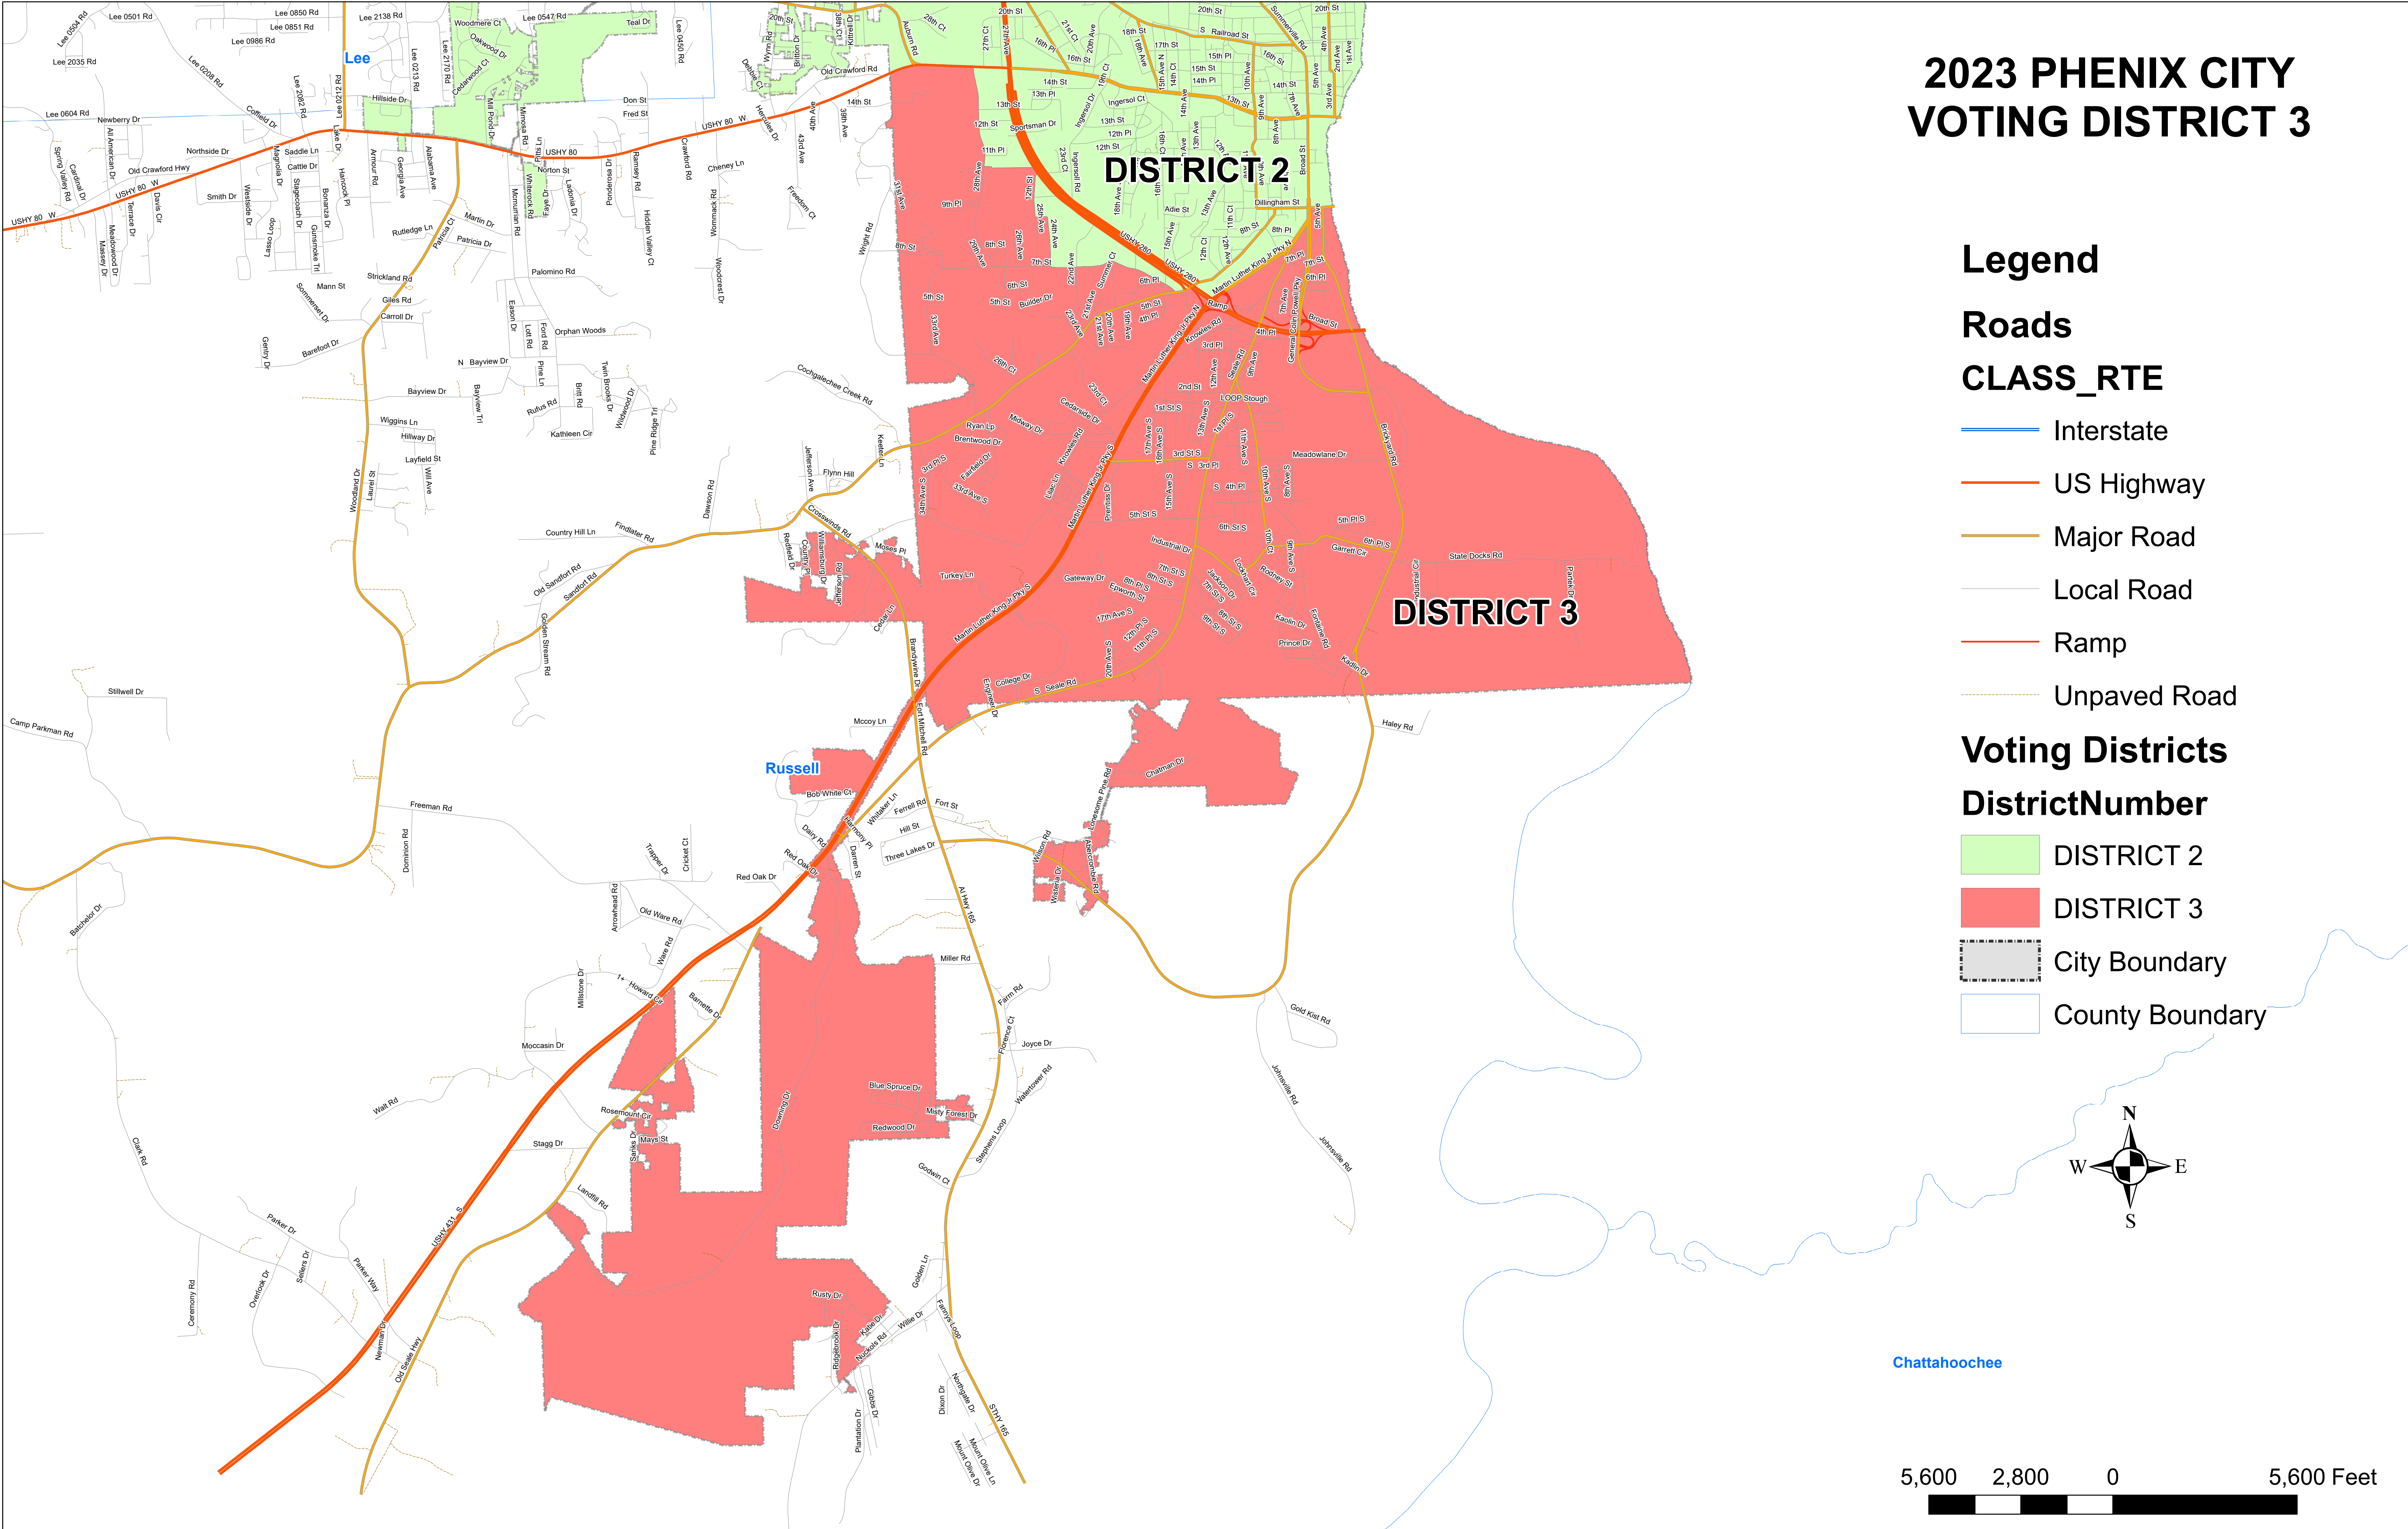

2023 PHENIX CITY VOTING DISTRICT 3

- Legend**
- Roads**
- CLASS_RTE**
- Interstate
 - US Highway
 - Major Road
 - Local Road
 - Ramp
 - Unpaved Road
- Voting Districts**
- DistrictNumber**
- DISTRICT 2
 - DISTRICT 3
 - City Boundary
 - County Boundary